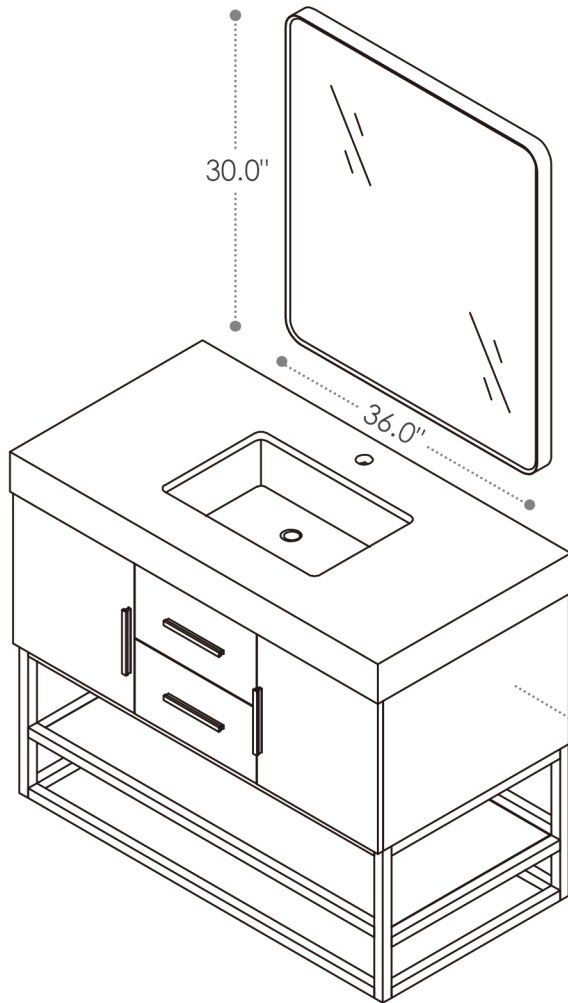

## Bianco

42"W x 22"D

Bathroom Vanity

42"W x 22"D x 34"H inches

## INSTALLATION SPECIFICATION

Item#	552042B		
Color	Light Brown		
Overall Dimension	42 in W x 22 in D x 34 in H		
Vanity Material	Solid wood and long-lasting plywood		
Hardware Finish	Zinc Alloy Matte Black		
Number of Door	2 soft-closing doors		
Number of Drawers	2 soft-closing drawers		
Metal Base Material	Iron (Matte Black)		
Countertop Material	Composite Stone - White	Shape	Rectangular
Top Thickness	4 inch	Installation Type	Freestanding
Assembly Required	No	Backsplash Height	Not included
Faucet Hole Spacing(in.)	Single Hole	Sink	Single Undermount Sink

All measurements are approximate. Measurements may vary +/- 1/2".  
Does not include faucet, drain assembly, P-trap